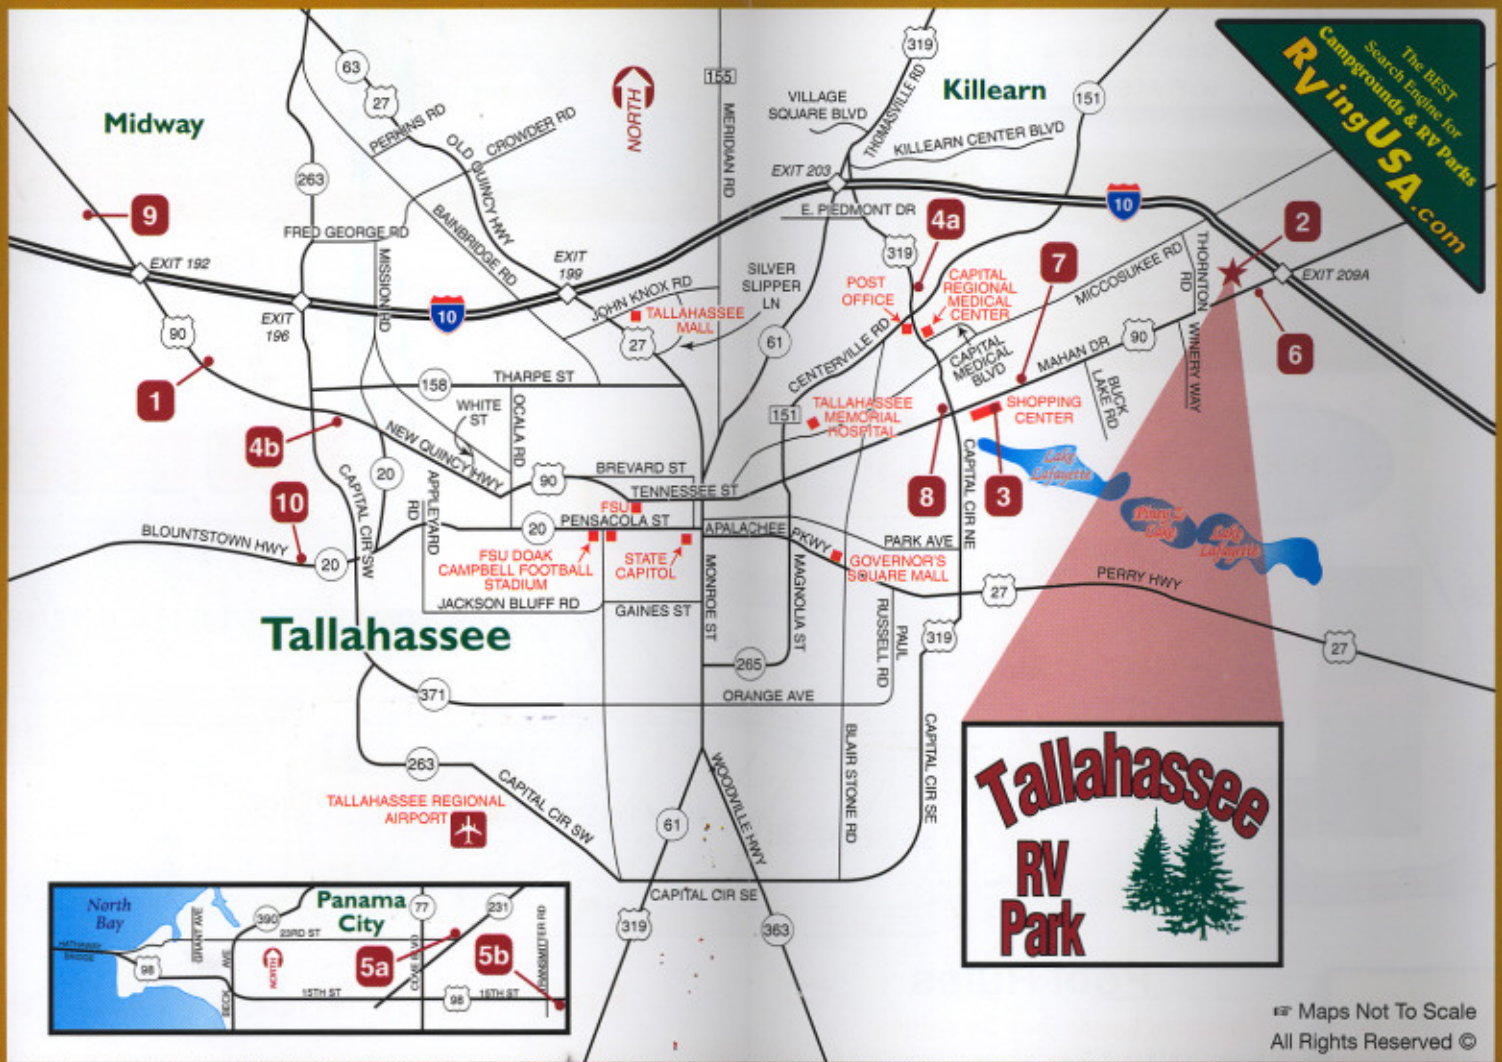

4792 Blountstown Hwy.
Tallahassee, FL 32304

850-574-4100

How old are your tires? If they are 5 years or older to avoid trouble on the road, come see us at Neece Tire and we'll tell you how to find the date.

10

Southwest Publications USA, Inc. • 4360 Peters Rd. • Ft. Lauderdale, FL 33317 • (954) 583-3900 • 0011990699 • Amy R.