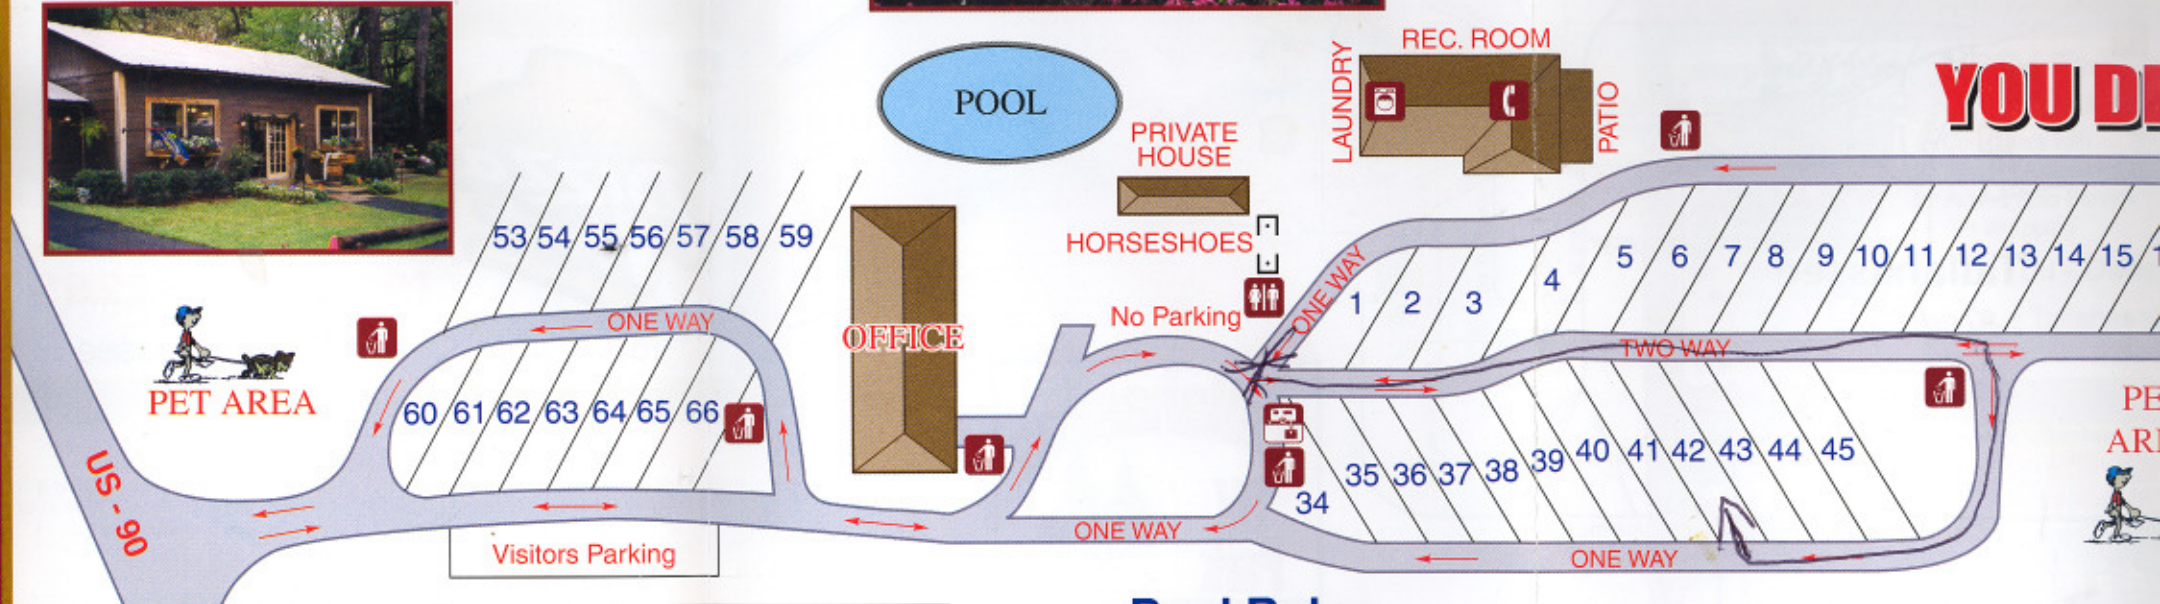

- 60 Amps
- 30-50 Amps
- Cable TV All Sites
- Wi-Fi All Sites