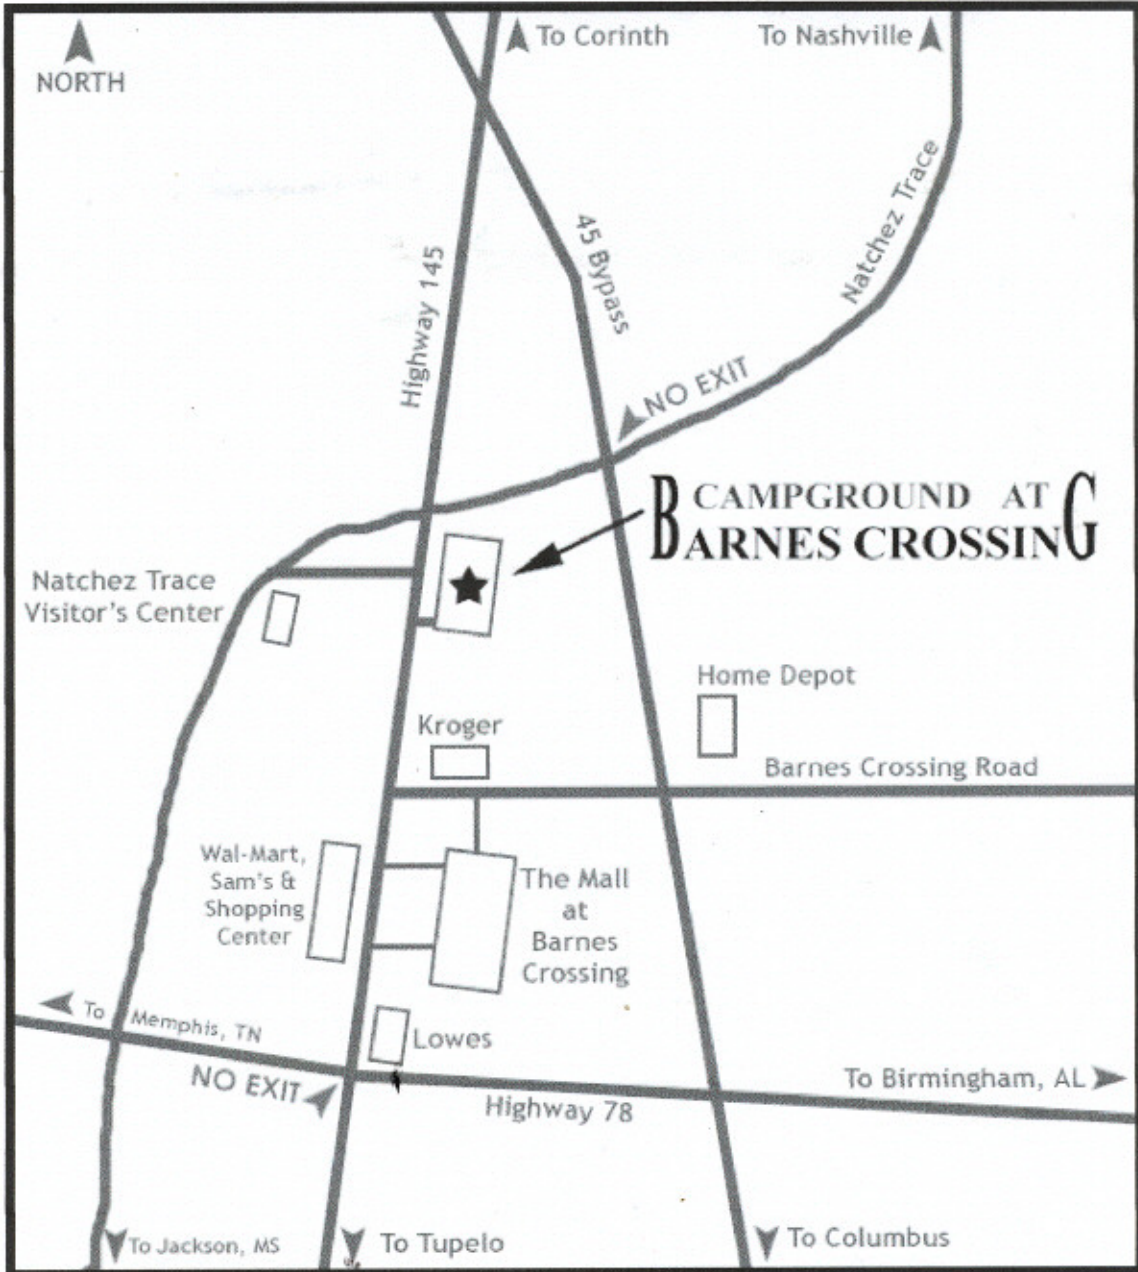

BARNES CROSSING

CAMPGROUND AT BARNES CROSSING

125 Road 1698 • Tupelo, MS 38804
662-844-6063

RULES & REGULATIONS

AMENITIES

RESERVATIONS

RATES

MAP & DIRECTIONS

SITE MAP

AREA ATTRACTIONS

Copyright © 2010 Campgrounds at Barnes Crossing

site designed by: